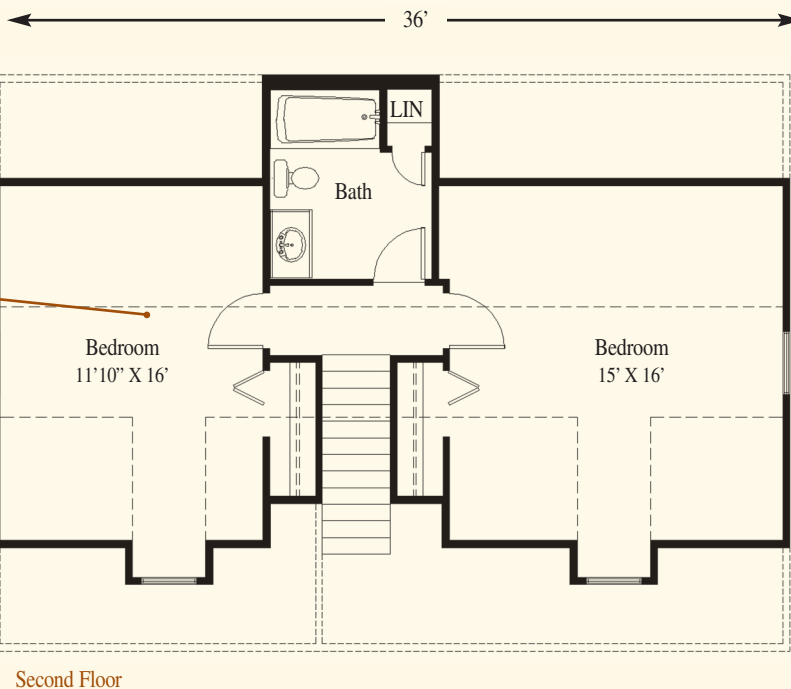

THE SOMERVILLE

1,548 Square Feet
3 Bedroom | 2 Bath | Cape Cod

1-800-WAYNE 60
WayneHomes.com