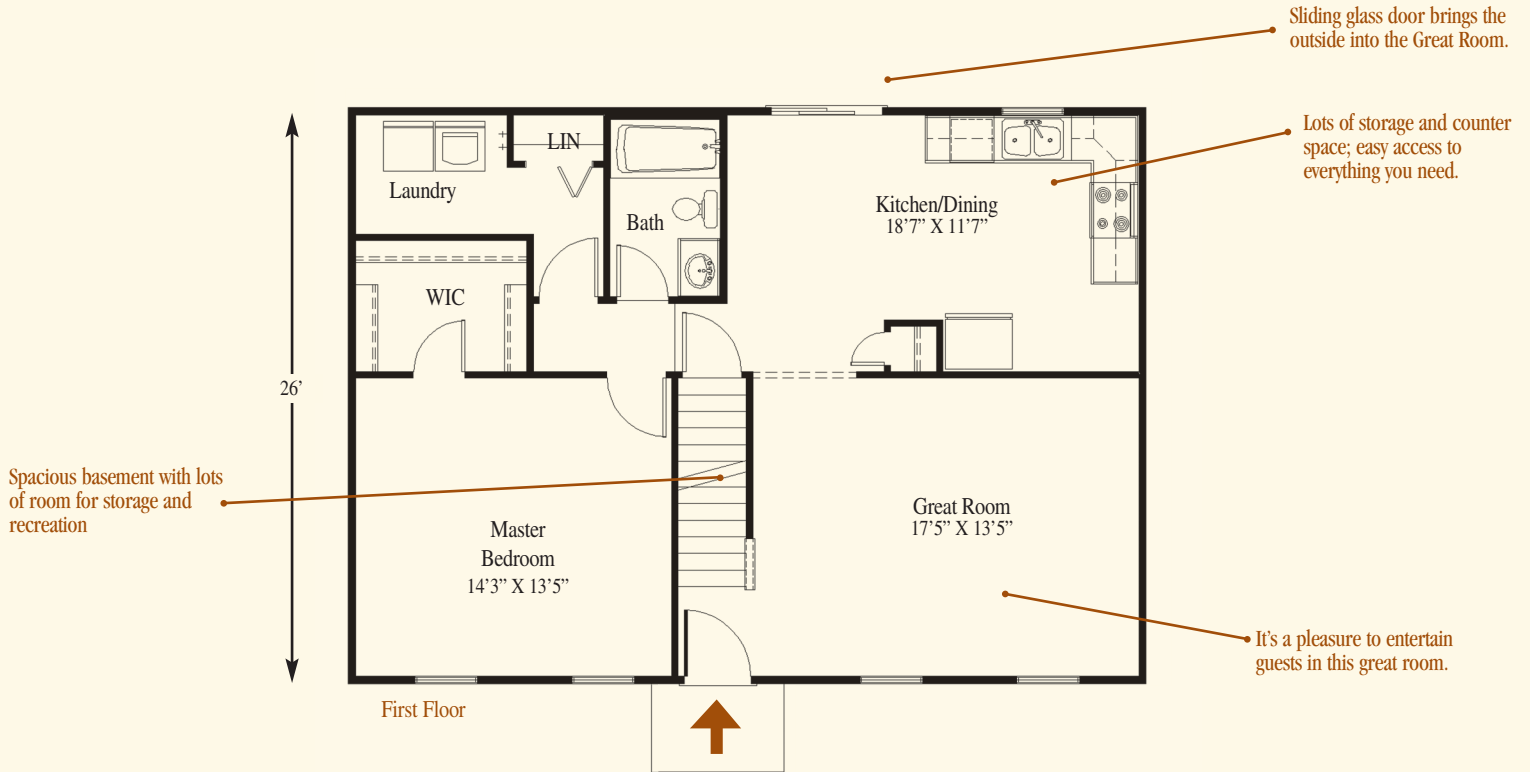

THE SOMERVILLE

1,548 Square Feet
3 Bedroom | 2 Bath | Cape Cod

1-800-WAYNE 60
WayneHomes.com