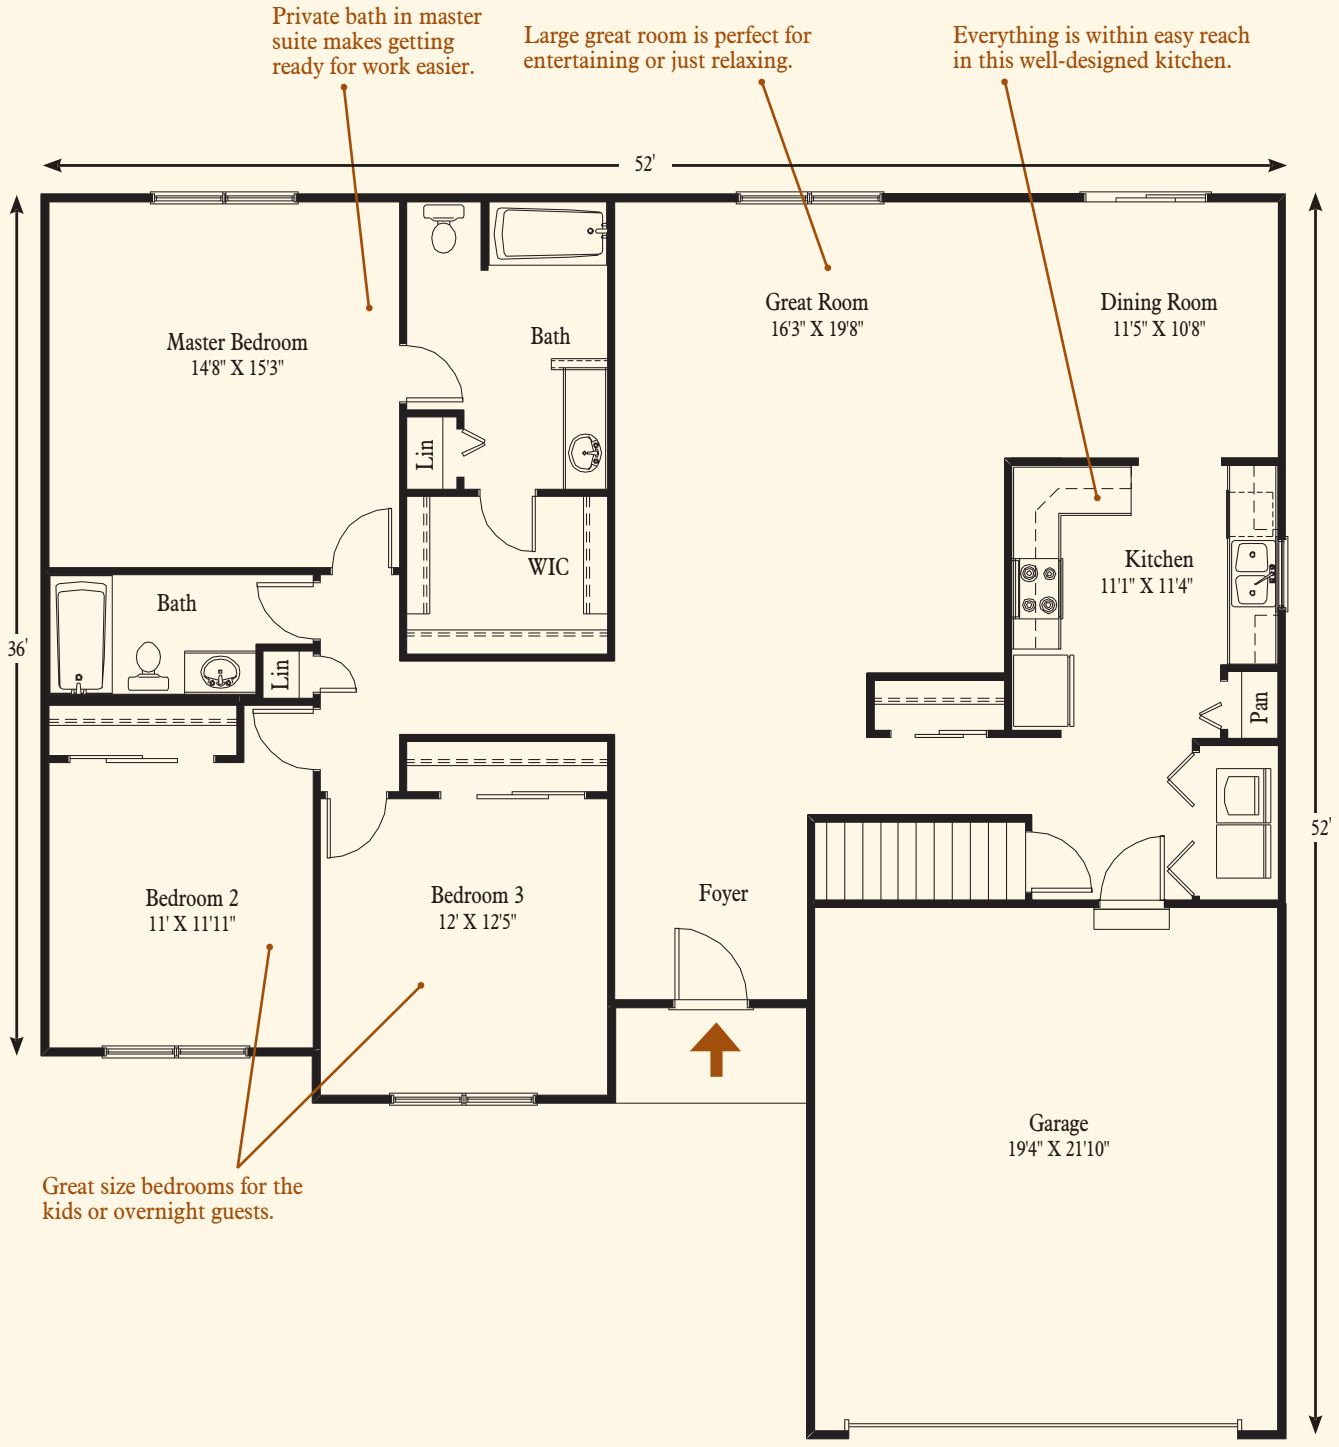

# THE PROVIDENCE

1,727 Square Feet  
3 Bedroom | 2 Bath | Ranch

CLASSIC ELEVATION *included*

LEGACY ELEVATION

TRADITION ELEVATION

# THE PROVIDENCE

1,727 Square Feet  
3 Bedroom | 2 Bath | Ranch

© 2010, Wayne Homes, LLC  
Floor plans, dimensions, or any other information shown in this brochure are subject to change at anytime at the sole discretion of the builder.