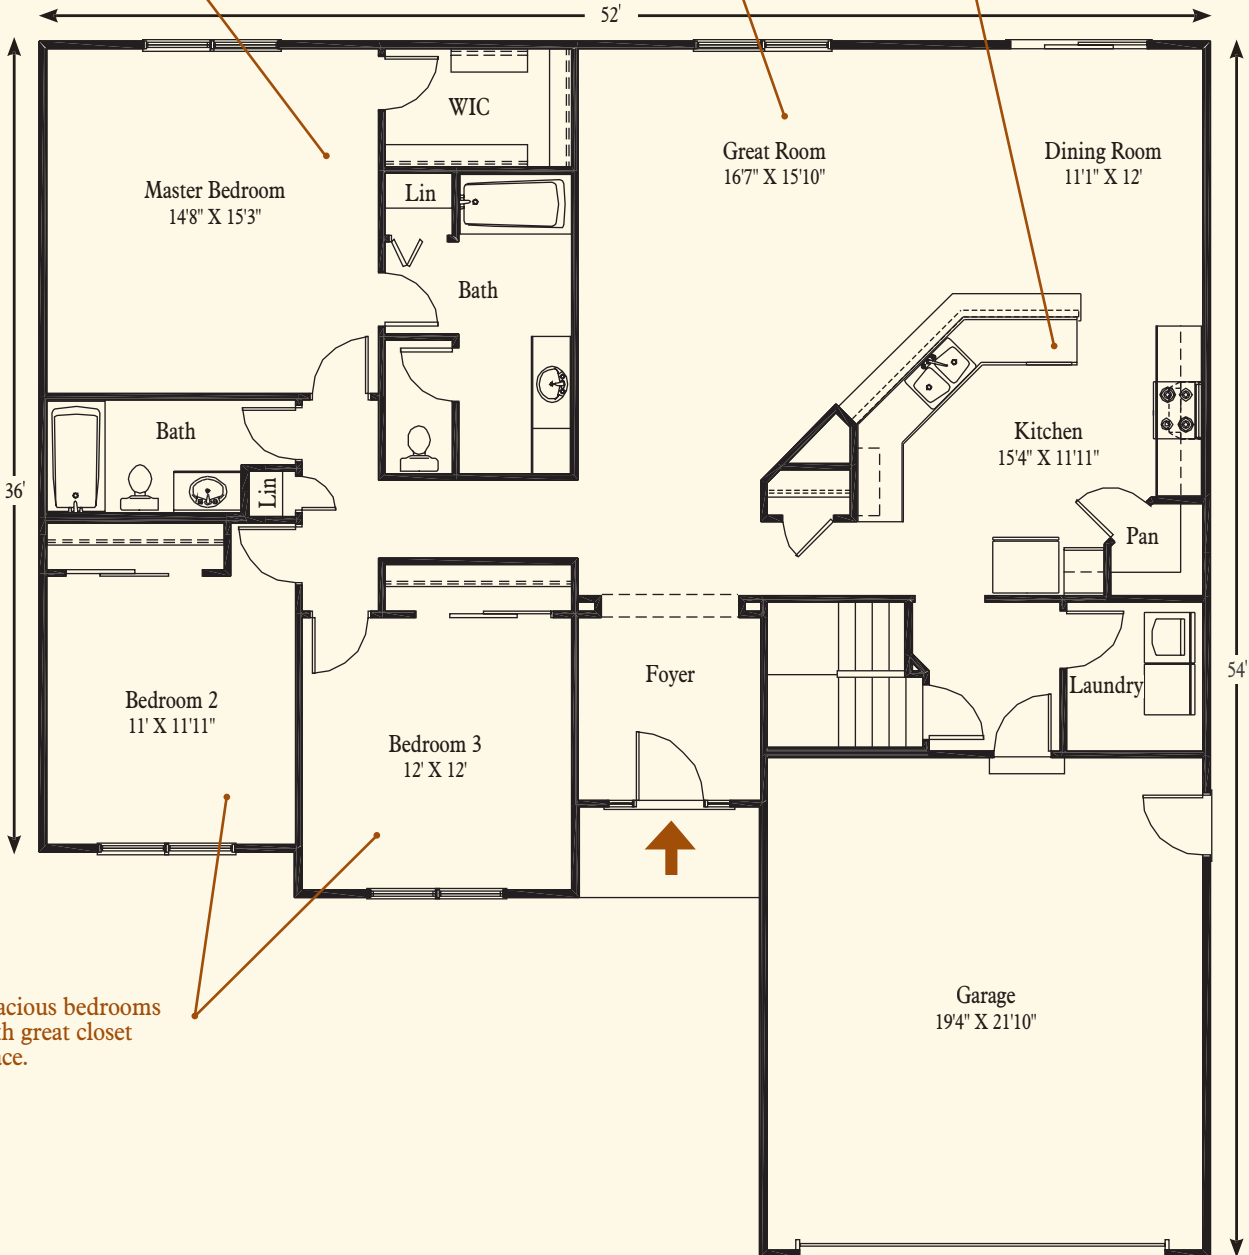

THE GETTYSBURG

1,752 Square Feet
3 Bedroom | 2 Bath | Ranch

CLASSIC ELEVATION *included*

FAMILY ELEVATION

CRAFTSMAN ELEVATION

An outstanding experience

It begins with a wide range of choices: floorplans, exterior styles, features and options. Then on to a selection process that helps you decide what fits you best. Throughout a construction phase that flows smoothly to your completion date. Even during your warranty period and beyond, you'll find the Wayne Homes experience is exceptional in every way.

For all the right reasons[®]

LEGACY ELEVATION

THE GETTYSBURG

1,752 Square Feet
3 Bedroom | 2 Bath | Ranch

For all the right reasons™

Your private retreat has its own bath and large walk-in closet.

Family and friends will gather in this huge great room.

The kitchen is designed for maximum convenience... everything is within easy reach.

Spacious bedrooms with great closet space.

© 2010, Wayne Homes, LLC
Floor plans, dimensions, or any other information shown in this brochure are subject to change at anytime at the sole discretion of the builder.