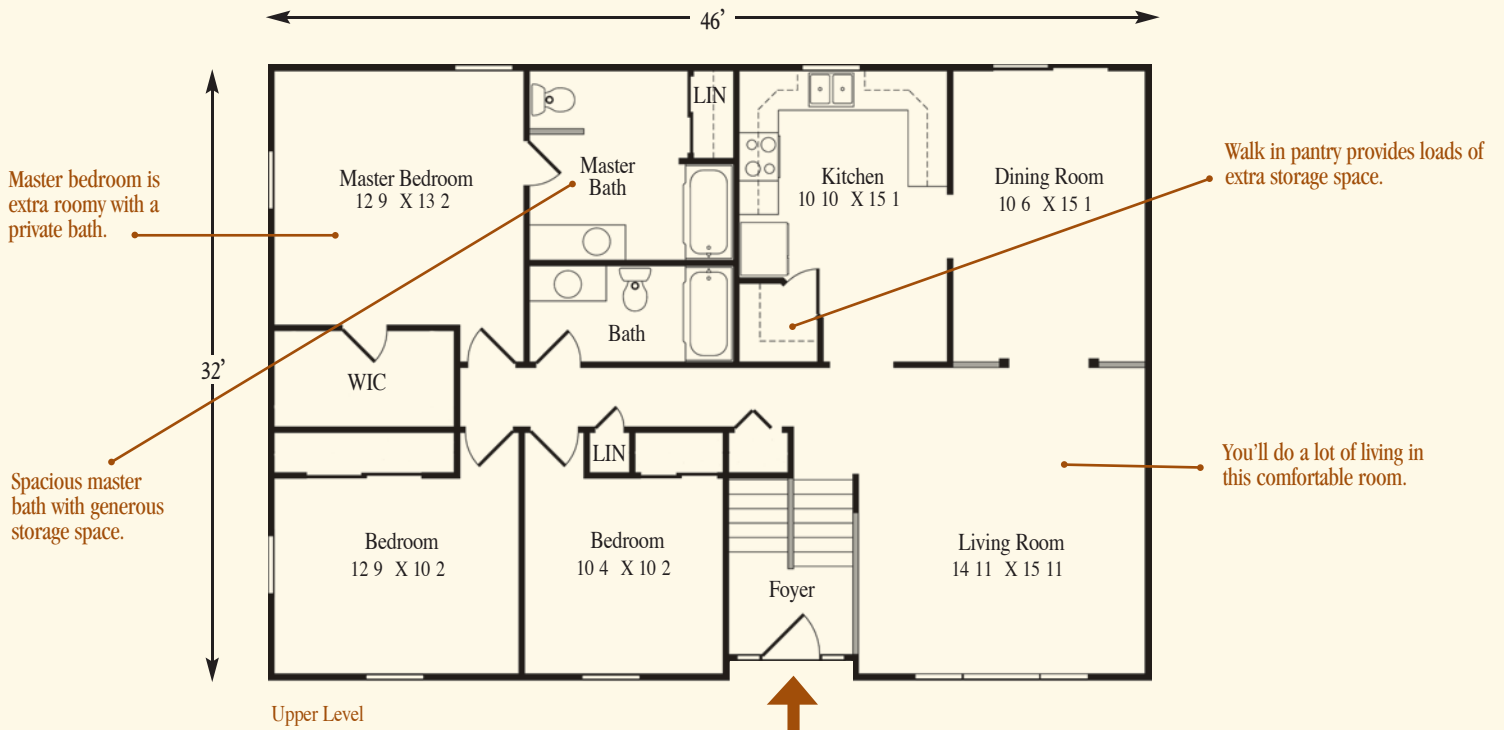

THE GEORGETOWN

2,073 Square Feet
3 Bedroom | 2 Bath | Bi-Level

CLASSIC ELEVATION *included*

An outstanding experience

It begins with a wide range of choices: floorplans, exterior styles, features and options. Then on to a selection process that helps you decide what fits you best. Throughout a construction phase that flows smoothly to your completion date. Even during your warranty period and beyond, you'll find the Wayne Homes experience is exceptional in every way.

For all the right reasons™

LEGACY ELEVATION

THE GEORGETOWN

2,073 Square Feet
3 Bedroom | 2 Bath | Bi-Level

© 2010, Wayne Homes, LLC
Floor plans, dimensions, or any other information shown in this brochure are subject to change at anytime at the sole discretion of the builder.