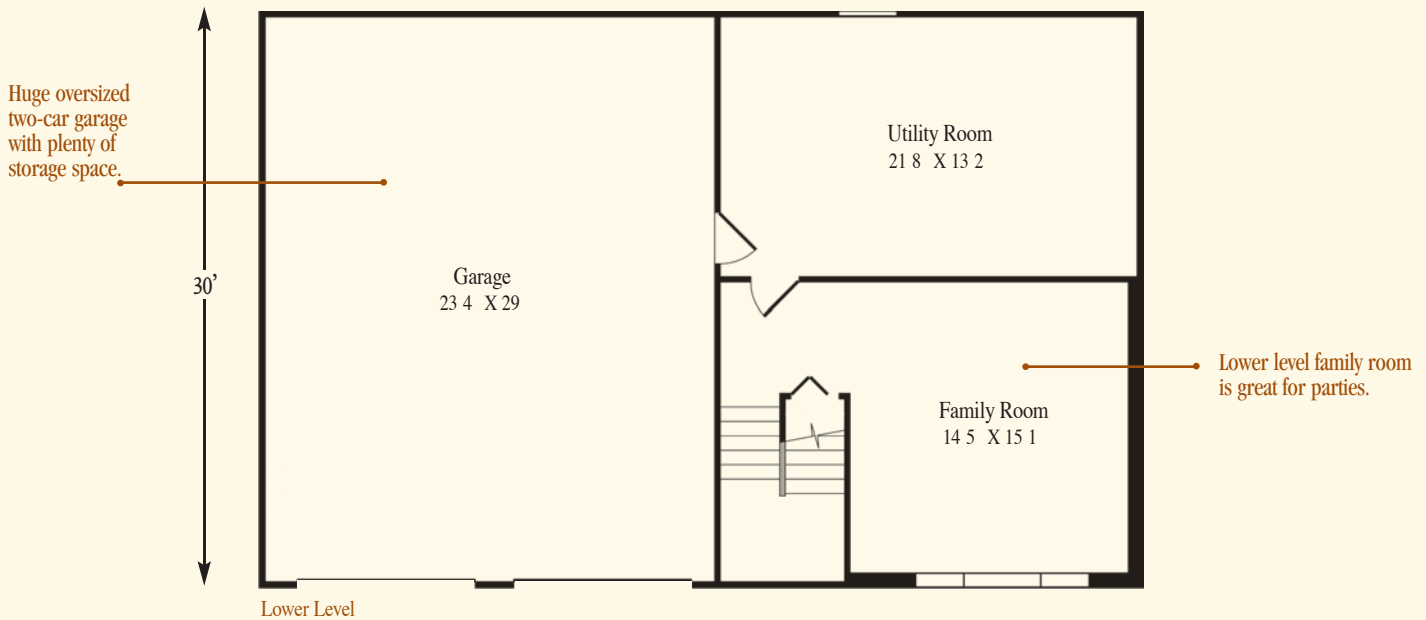

THE GEORGETOWN

2,073 Square Feet
3 Bedroom | 2 Bath | Bi-Level

CLASSIC ELEVATION *included*

An outstanding experience

It begins with a wide range of choices: floorplans, exterior styles, features and options. Then on to a selection process that helps you decide what fits you best. Throughout a construction phase that flows smoothly to your completion date. Even during your warranty period and beyond, you'll find the Wayne Homes experience is exceptional in every way.

For all the right reasons™

LEGACY ELEVATION

THE GEORGETOWN

2,073 Square Feet
3 Bedroom | 2 Bath | Bi-Level

© 2010, Wayne Homes, LLC
Floor plans, dimensions, or any other information shown in this brochure are subject to change at anytime at the sole discretion of the builder.